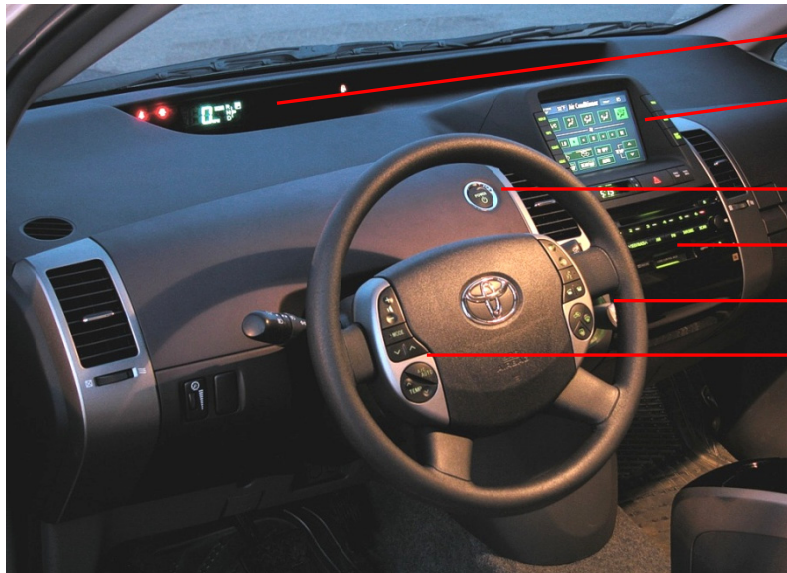

- Speedometer & More
- Multi-Display Screen
- Power (Startup) Button
- CD & Cassette Players
- Park, Reverse, Drive Shift
- Stereo & Climate Controls